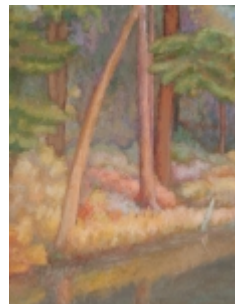

Silver Lake Gallery - Home

Silver Lake Gallery

Water's Edge

\$4 200.00

Water's Edge

[Vendor Information](#)

Customer Reviews: There are yet no reviews for this product.
Please log in to write a review.