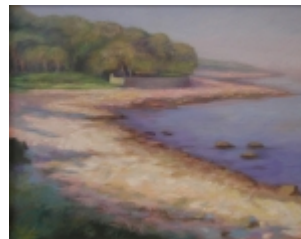

## Silver Lake Gallery - Home

*Silver Lake Gallery*

## Manchester Shoreline

\$2 625.00

Manchester Shoreline oil on board, 16"x20", framed. Manchester is a lovely town next to Gloucester on the Massachusetts coast. The painting is done from the cliffs overhanging the harbor.