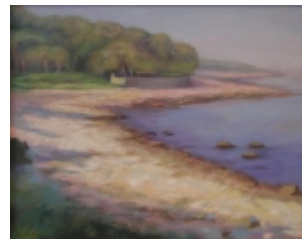

Silver Lake Gallery - Home

Silver Lake Gallery

Manchester Shoreline

\$2 625.00

Manchester Shoreline oil on board, 16"x20", framed. Manchester is a lovely town next to Gloucester on the Massachusetts coast. The painting is done from the cliffs overhanging the harbor.