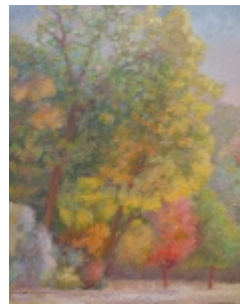

Silver Lake Gallery - Home

Silver Lake Gallery

Walden Beach/Autumn color

\$3 150.00

[Vendor Information](#)

Customer Reviews: There are yet no reviews for this product.
Please log in to write a review.