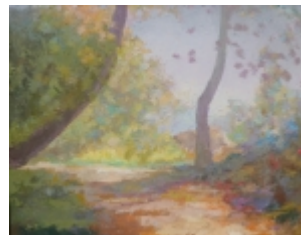

Silver Lake Gallery - Home

Silver Lake Gallery

Morning at The Edge of Woods

\$1 050.00

[Vendor Information](#)

Customer Reviews: There are yet no reviews for this product.
Please log in to write a review.