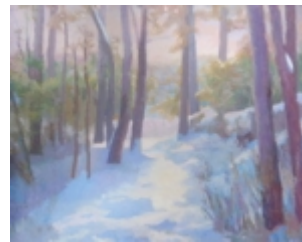

Silver Lake Gallery - Home

Silver Lake Gallery

Winter at Walden

\$2 100.00

[Vendor Information](#)

Customer Reviews: There are yet no reviews for this product.
Please log in to write a review.