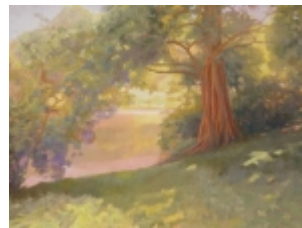

Silver Lake Gallery - Home

Silver Lake Gallery

Redwood on Pond Bank, Spring 2011

\$8 400.00

[Vendor Information](#)

Customer Reviews: There are yet no reviews for this product.
Please log in to write a review.