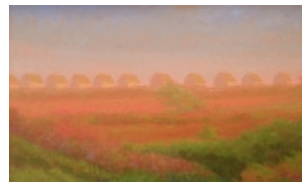

Silver Lake Gallery - Home

Silver Lake Gallery

Day's Cottages From Rt 6 in Autumn Light

\$840.00

Day's Cottages From Rt 6 in Autumn Light - 8" x 13 1/2". A gem of a painting, beautiful glowing light.

[Vendor Information](#)