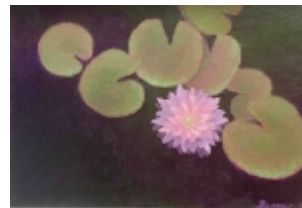

Silver Lake Gallery - Home

Silver Lake Gallery

Beech Forest Waterlily #2

\$1 050.00

Beech Forest Waterlily #2

[Vendor Information](#)

Customer Reviews: There are yet no reviews for this product.
Please log in to write a review.